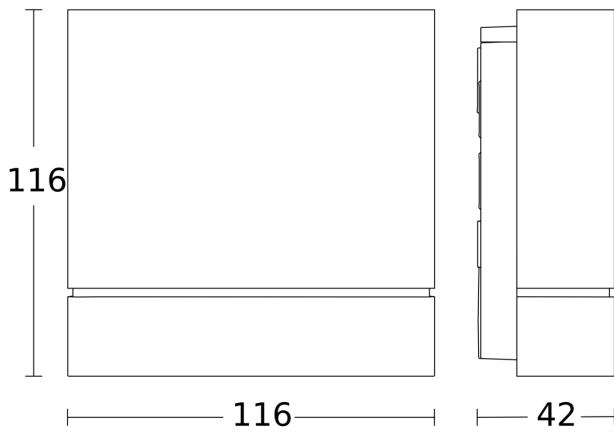

Motion detector - Professional Line

MD IR D180

COM1 - anthracite

EAN 4007841 066079

Article number 066079

Dimension Drawing 1

Dimension Drawing 2